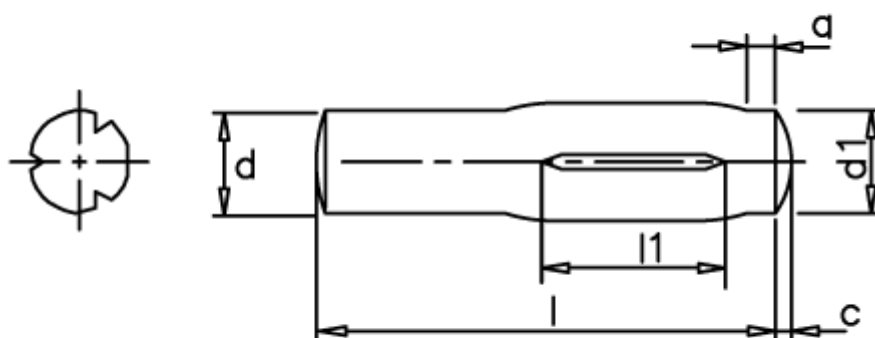

Data Sheet

Article number: 082441101

Description: KLEE Slotted pin S24 6x10
Stainless 1.4305

Measures

a = 2,0 (+1)

d1 = 6.0

d2 = 6.30

Length = 8-80